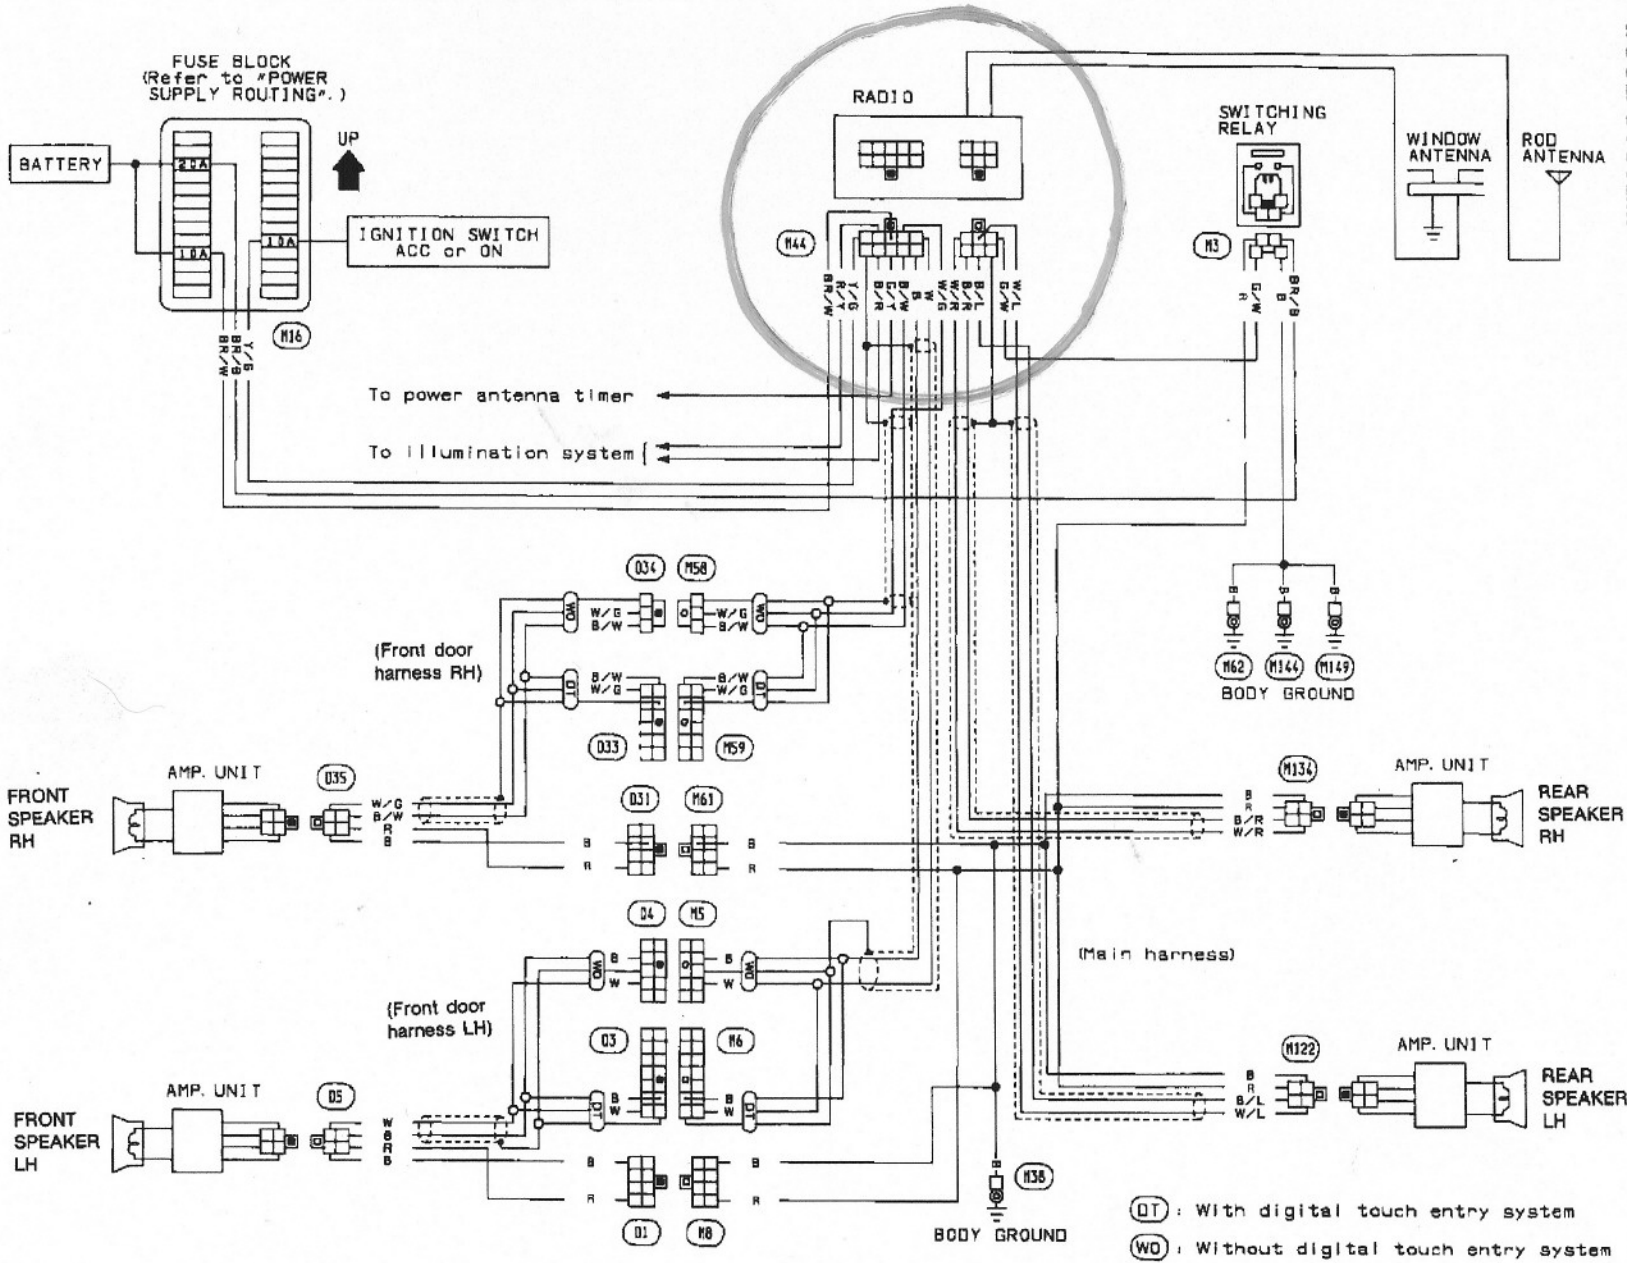

Audio/Wiring Diagram

BOSE SYSTEM

(DT) : With digital touch entry system
 (WO) : Without digital touch entry system

GI MA EM LC EF & EC FE CL MT AT FA RA BR ST BF HA IDX